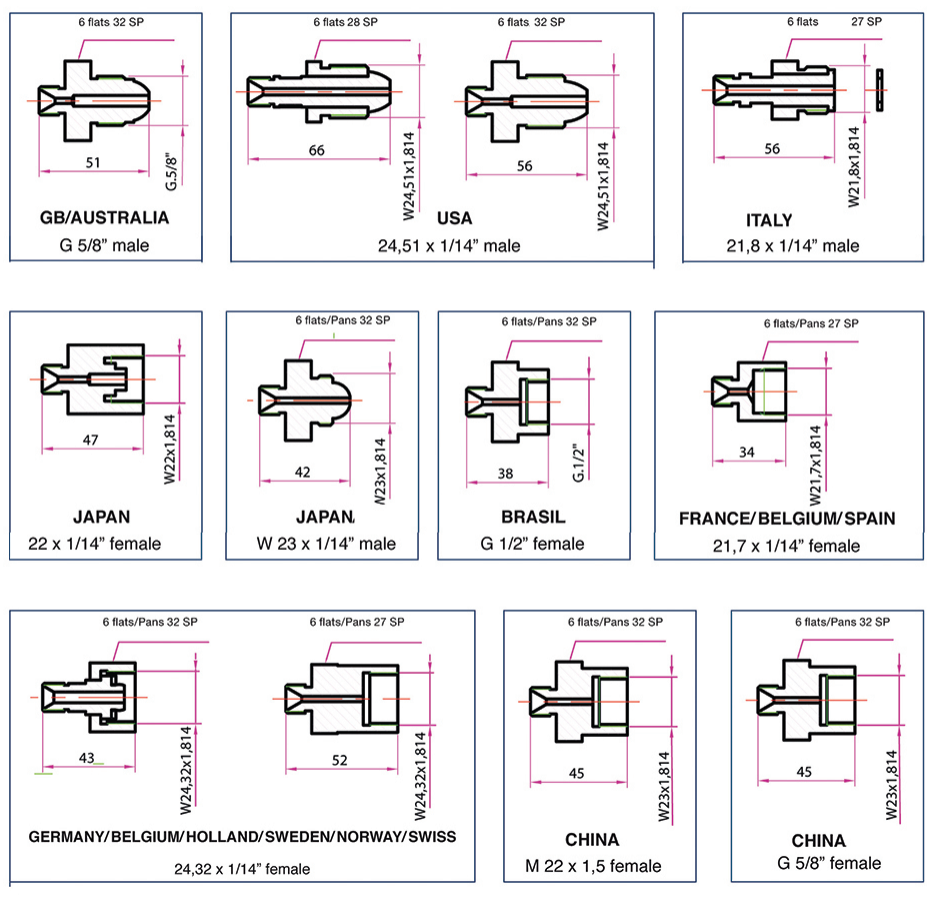

Connections